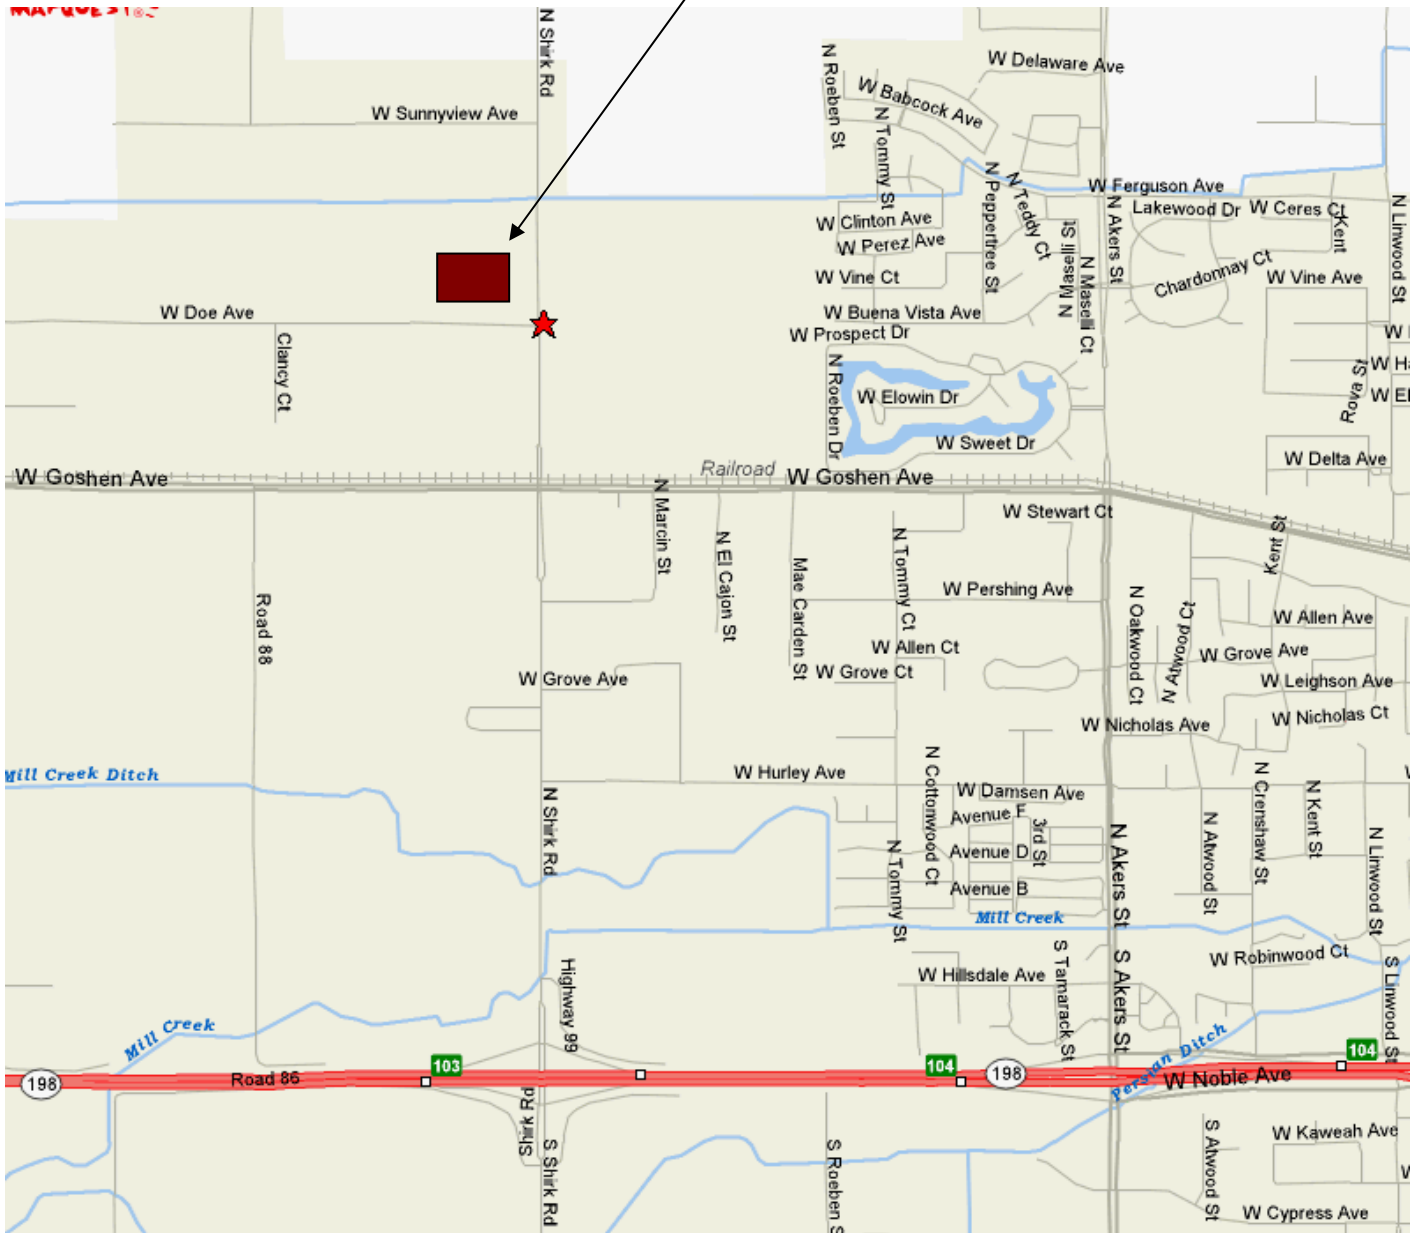

Map to ERS

7000 Doe Avenue, Suite A, Visalia, CA 93277
(Corner of Shirk and Doe)
(559) 651-3031

Tulare County
Office of Education

Jim Vidak, County Superintendent of Schools